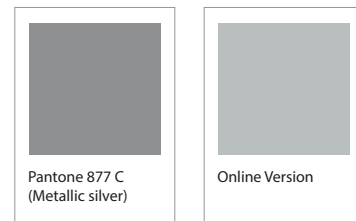

REINA™

LIVE LIFE BETTER.

RURIKON BLUE

Pantone: 533 C
CMYK: 95, 75, 15, 67
RGB: 31, 42, 68
HEX: #1F2A44

BLUE-GREY

Pantone: 5415 C
CMYK: 56, 24, 11, 34
RGB: 91, 127, 149
HEX: #5B7F95

SILVER-GREY

Pantone: 877 C
CMYK: 10 6 7 21
RGB: 180, 183, 185
HEX: #b4b7b9