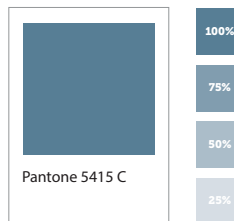

REINA™

LIVE LIFE BETTER.

RURIKON BLUE

Pantone: 533 C
CMYK: 95, 75, 15, 67
RGB: 31, 42, 68
HEX: #1F2A44

BLUE-GREY

Pantone: 5415 C
CMYK: 56, 24, 11, 34
RGB: 91, 127, 149
HEX: #5B7F95

SILVER-GREY

Pantone: 877 C
CMYK: 10 6 7 21
RGB: 180, 183, 185
HEX: #b4b7b9